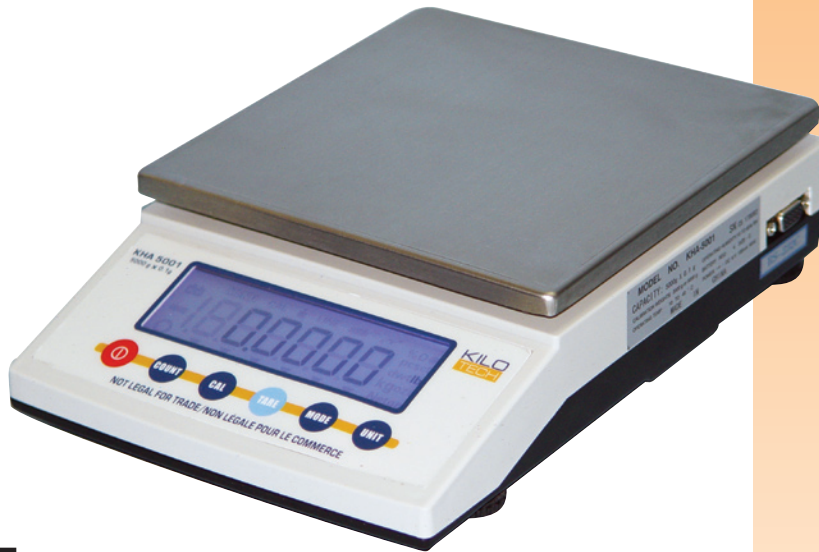

KILOTECH

Entry Level Precision Series

Série d'entrée de gamme de précision

Serie de entrada de la gamma de precisión

KHA SERIES

KHA SERIES

KHA SERIES

KHA SERIES

KHA SERIES